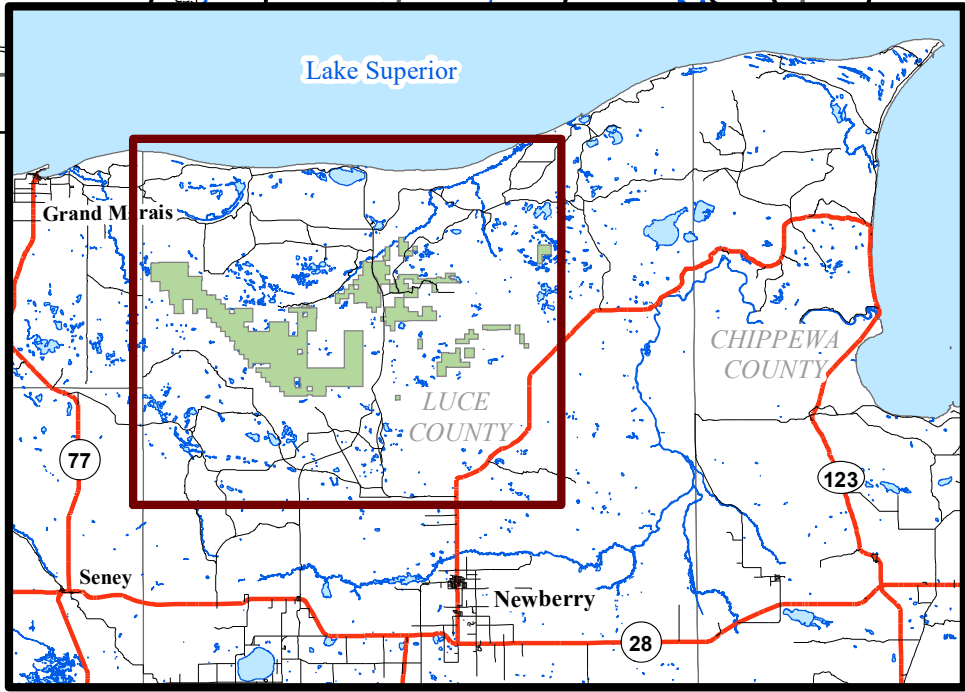

# Exhibit A: Overview/Location Map

# Two-Hearted River Forest Reserve

### Legend

#### Management Compartments

- = Dairy Creek (2) - 8,037 Acres
- = Dawson Creek (4) - 6,004 Acres
- = Headwaters (1) - 3,310 Acres
- = John's Creek (3) - 6,893 Acres

NORTH  
Scale = 1:180,000  
March 2020