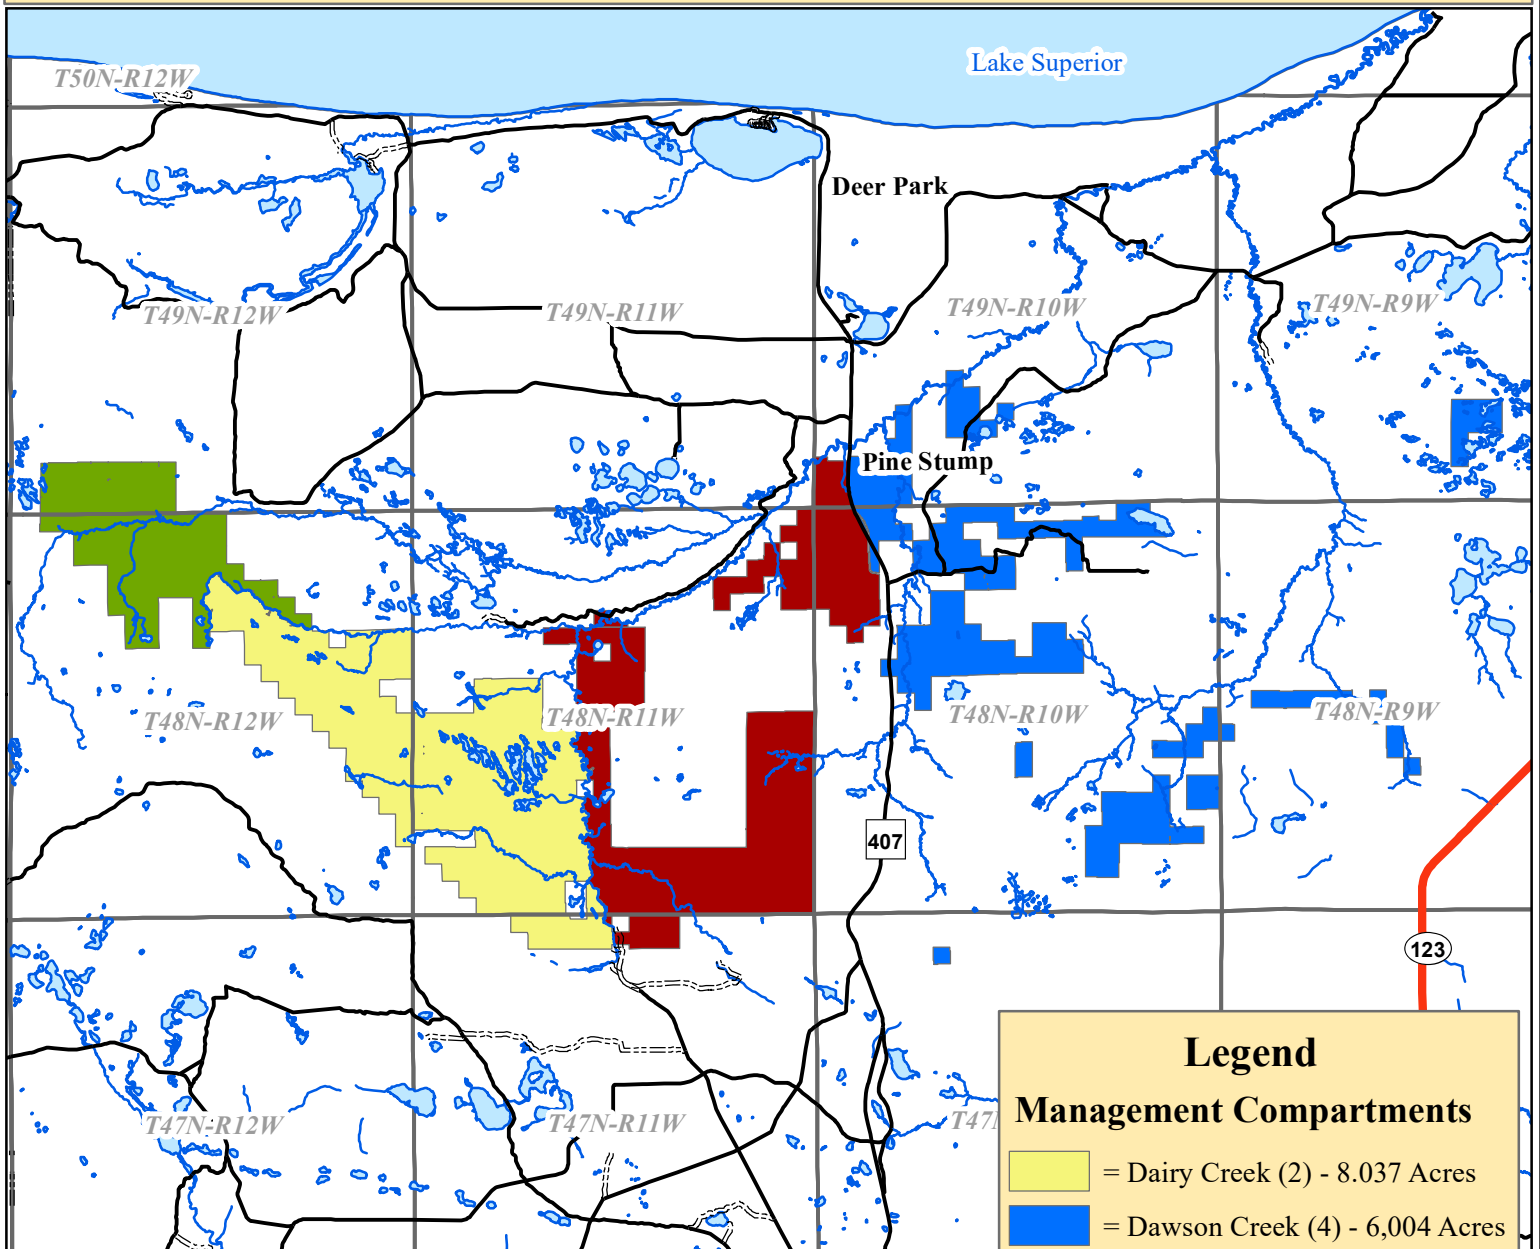

# Exhibit A: Overview/Location Map

# Two-Hearted River Forest Reserve

### Legend

#### Management Compartments

- = Dairy Creek (2) - 8,037 Acres
- = Dawson Creek (4) - 6,004 Acres
- = Headwaters (1) - 3,310 Acres
- = John's Creek (3) - 6,893 Acres

NORTH  
Scale = 1:180,000  
March 2020